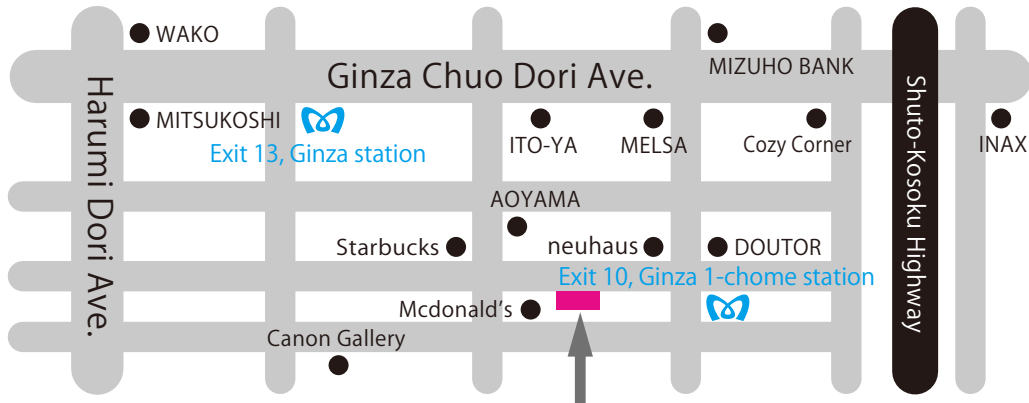

Shashin Kosha Contact-Map

Ginza Service Center

Ginza 2-9-14, Chuo-ku, Tokyo 104-0061

Tel: (81) 3-3561-6109

Fax:(81) 3-3563-0372

Mon – Fri: 10AM – 7PM, Sat: 10AM – 5PM

Closed on Sundays and National Holidays

Shashin Kosha Ginza Service Center & Artgraph Gallery

Located 5 minutes walk from Tokyo Metro Ginza Line' s Ginza Station and Yurakucho Line' s Ginza 1-Chome Station